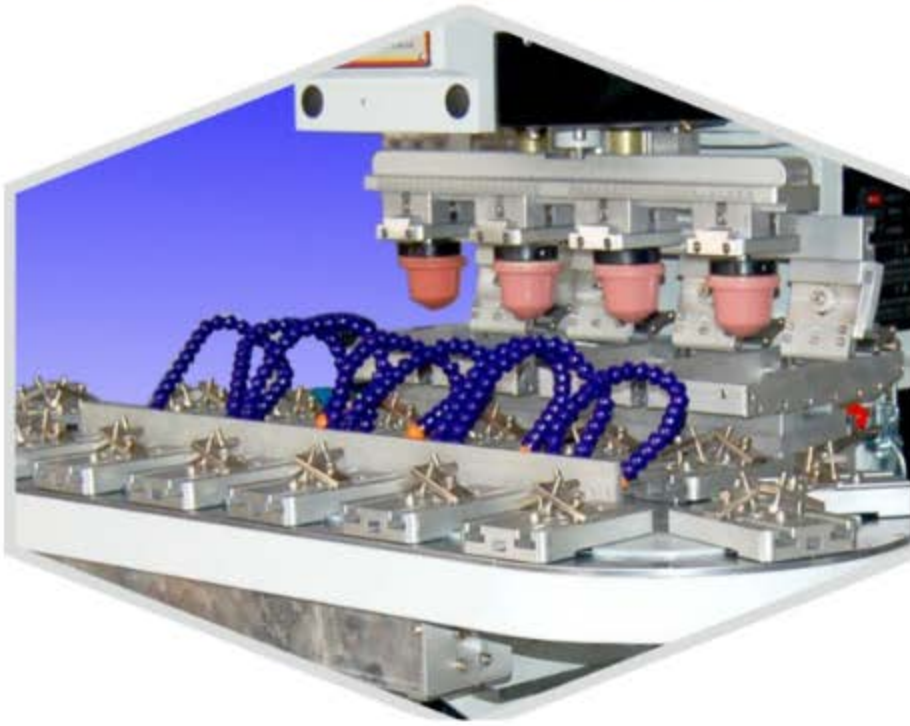

Ink cup pad printing machine

Ink cup pad printing machine
Number of printed heads: 4 heads
Output: 25pcs/min
Cliche Size: W: 100XL250mm
INK-CUP Size: Φ 60/90/120/140mm
Power: 1.0KW
Power Supply 220VAC 50HZ 1ph
Air pressure 150L/min 0.6Mpa
Weight 180Kg
Machine size L1220*920*1380mm