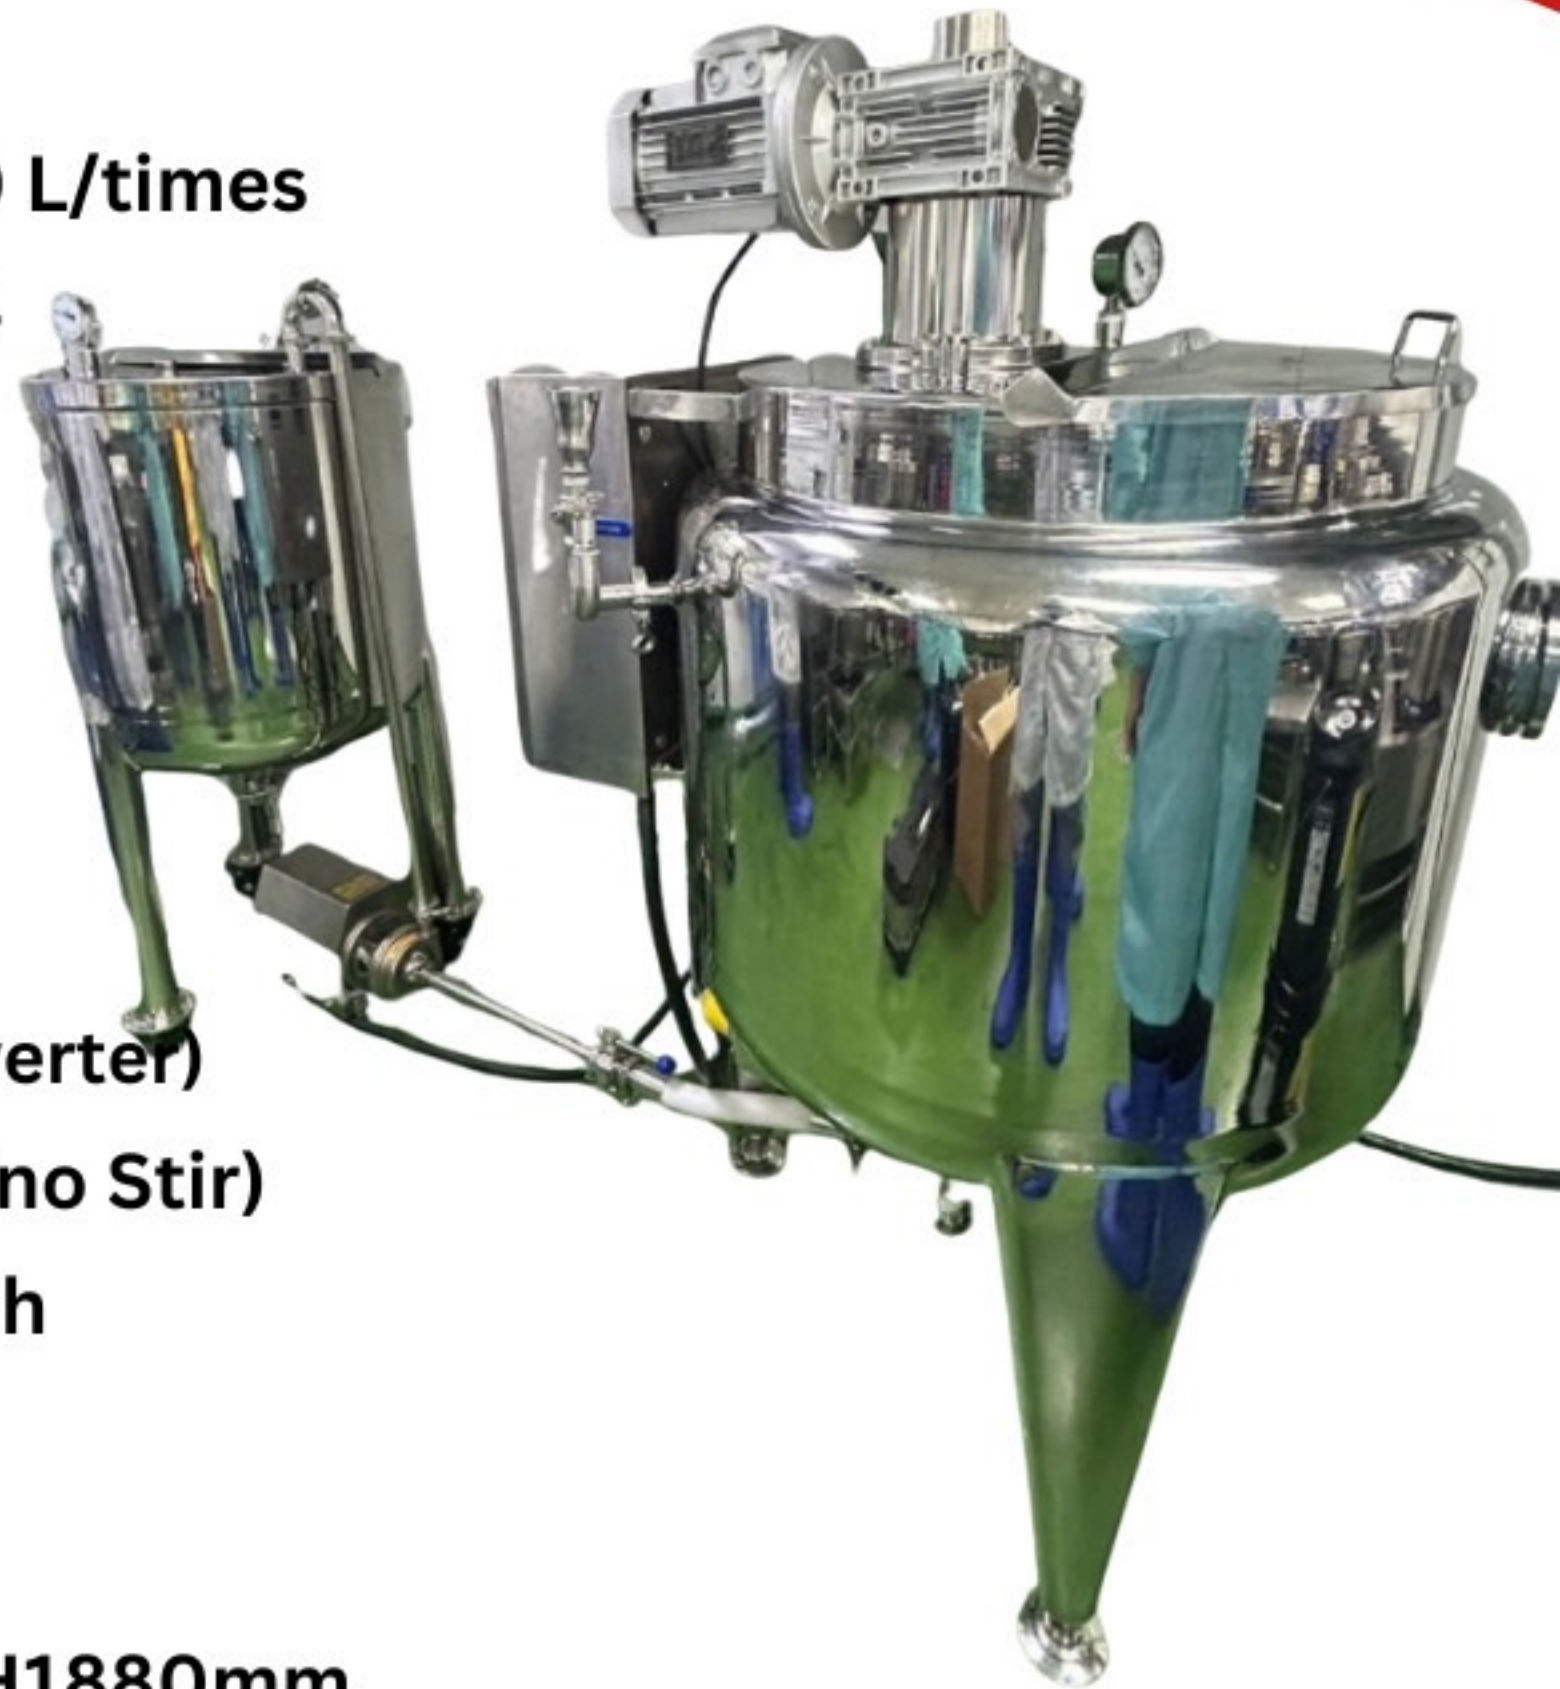

หม้อต้มสแตนเลส 200 ลิตร

CT-BP200

- Boiling Tank Volume : 200 L
- Boiling Tank Capacity : <200 L/times
- Material: All stainless steel 304
- Heating Medium: Water
- Total Weight: 680Kg
- Pump Power: 0.37KW
- Total Weight: 680Kg
- Dispersing Power 1.5KW
- Dispersing Speed: 0-150rpm (Inverter)
- Material Storage Sank: <200L(no Stir)
- Power Supply: 380VAC 50HZ 3h
- Boilling Heating Power: 24KW
- Storage Heating power: 12KW
- Machine Size: L4800XW1180XH1880mm